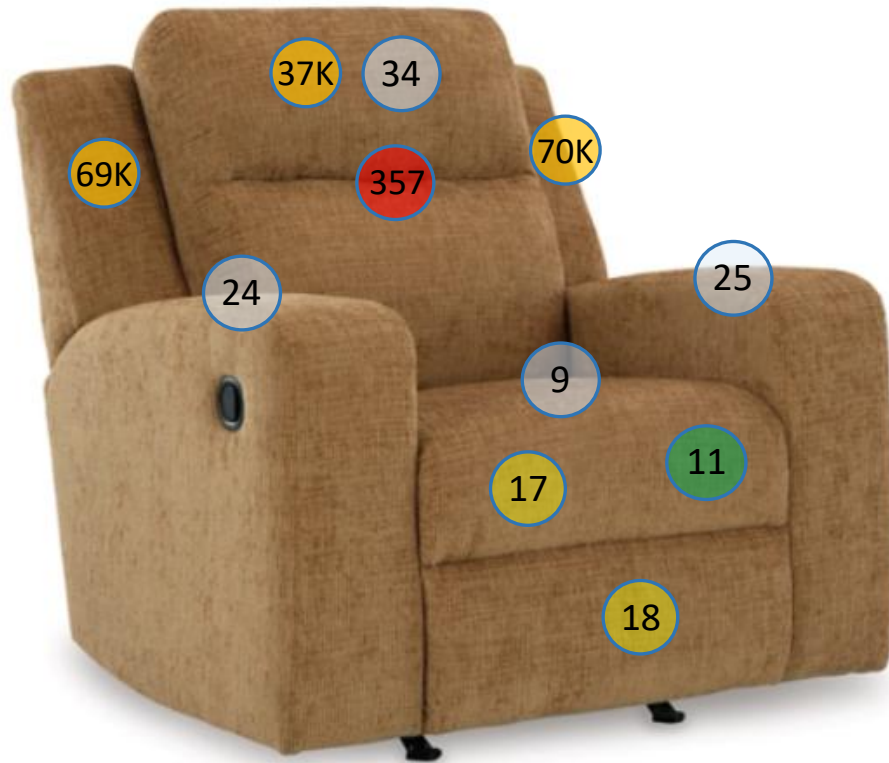

3860525

Call out	Description
	Blown Fiber
	Cushion Chaise Pad – Top Pad
	Cushion Foam
	KD Component
	Cover

For more RPs' information, please see the following page.

Signature
DESIGN
BY **ASHLEY**